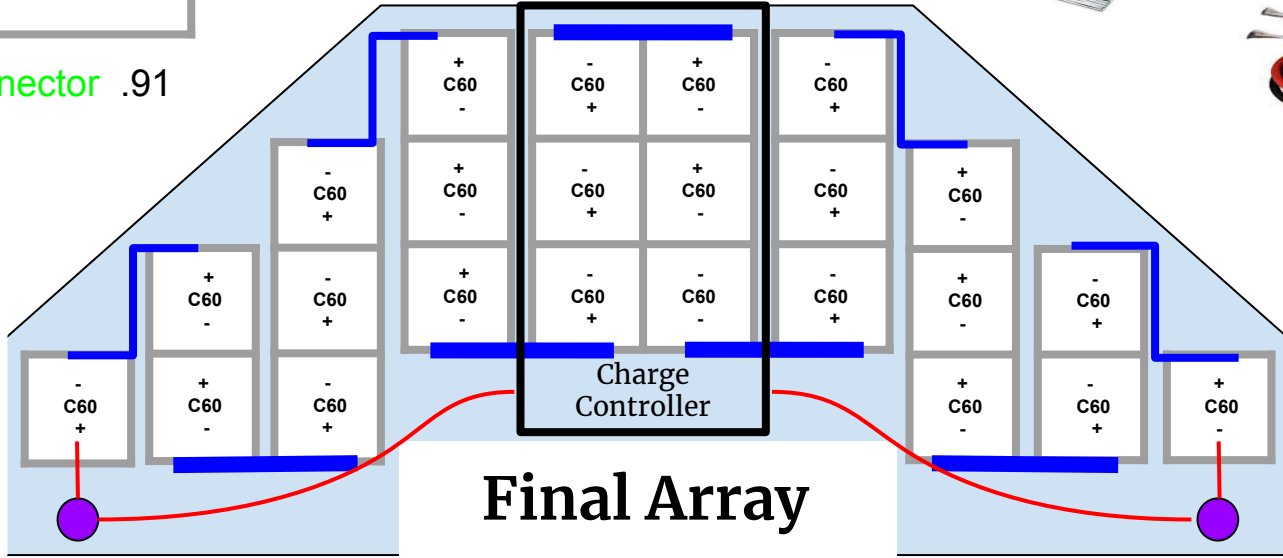

 Fuselage Access Point

 Tabbing Wire

Charge Controller Connections Are In **Red** Using 14 Gauge Wire

**Dog Bone Connector** .91g Each

**Final Array**